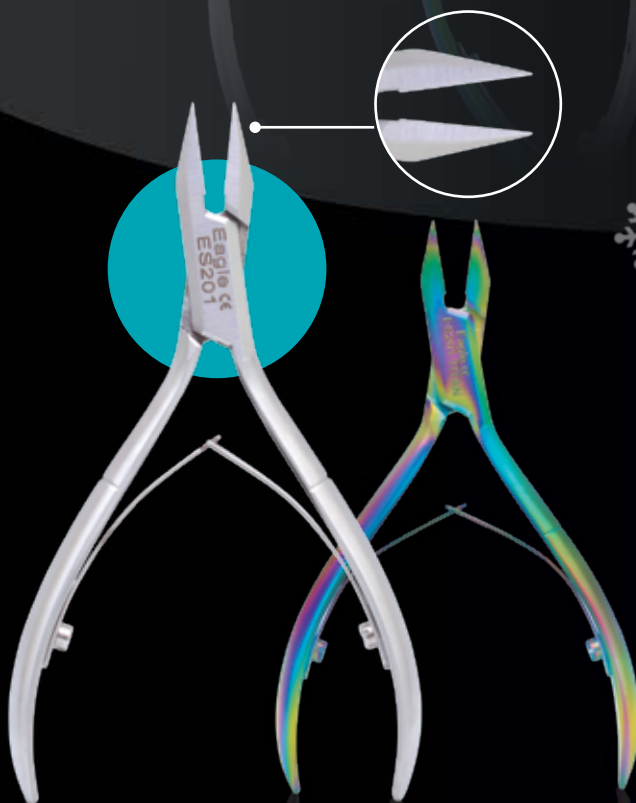

- Double Sprung
- Smooth Handle

Eagle's Superior Precision Nippers

A Finer Edge with an Exquisite & Durable Sharpness in Stainless Steel & Titanium Coating.

Super Slim

SUPER SLIM GP 13cm

STAINLESS STEEL

ES203 £22.50

TITANIUM

ES203TITAN £27.60

- Double Sprung
- Smooth Handle

NEW

Super Slim

SUPER SLIM GP 11cm

STAINLESS STEEL
ES204 £22.50

TITANIUM

ES204TITAN £27.60

- Double Sprung
- Smooth Handle

Eagle's Fine Ingrown Nippers

INGROWN FINE 10cm

STAINLESS STEEL
ES201 £22.50

- Double Sprung

TITANIUM
ES201TITAN £27.60

- Smooth Handle

INGROWN FINE 13cm

STAINLESS STEEL
ES202 £27.60

- Double Sprung

TITANIUM
ES202TITAN £33.60

- Smooth Handle

Eagle's

OFFERS ON *Nippers*

BUY