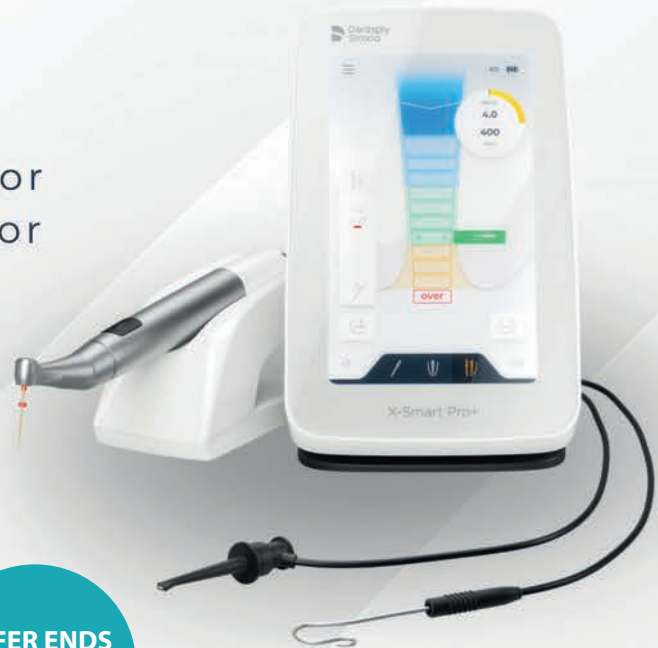

NEW LAUNCH SPECIAL DEAL

Buy an **X-Smart® Pro+**
Our latest endodontic motor
with integrated apex locator

£1,795

**OFFER ENDS
31ST MARCH
2025**

Why Choose X-Smart® Pro+?

✔ Specifically designed to drive Dentsply Sirona's endodontic file systems

The X-Smart® Pro+ endo motor has been specifically designed to drive Dentsply Sirona's endodontic file systems in both continuous rotation and reciprocating modes.

✔ Mini-Contra Angle head with integrated 10-Lumen LED

Great visibility and access. Locate and enter root canal with confidence. Easy treatment of patients with limited mouth opening.¹ 360° adjustable position.

✔ User-friendly touchscreen interface

Large, easy-to-clean screen. Easy navigation with gloved hand. Up to 30 customisable file sequences with upgradable firmware. Optional Bluetooth® foot switch.²

✔ Removable/autoclavable handpiece metal sheath

Supports compliance with infection control guidelines. Reduces waste, making handpiece barrier sleeves obsolete.

✔ Portable and ergonomic design

Battery power to support a full day of work. Portable convenience with the power and functions of a tabletop unit. Drag and drop magnetic holder for enhanced comfort, reduced fatigue.